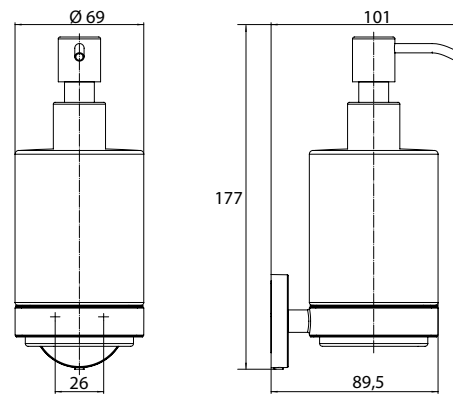

PRODUCT INFORMATION

Soap dispenser, clear crystal glass, pump unit plastic chrome

Art.No.4321 001 00

wall mounted