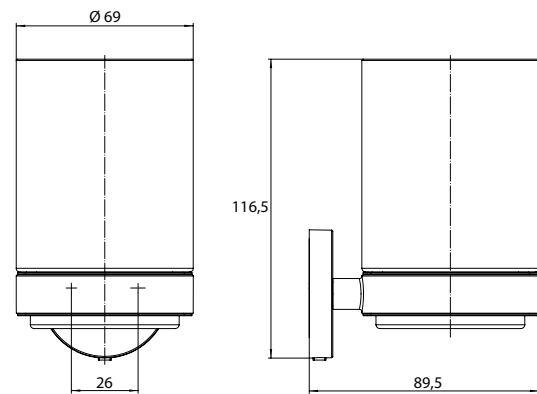

PRODUCT INFORMATION

Glass holder chrome

Art.No.4320 001 00

crystal glass, clear