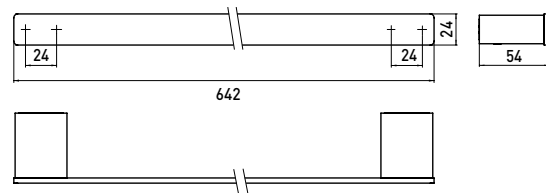

PRODUCT INFORMATION

Bath towel holder, 600 mm black

Art.No.0560 133 60