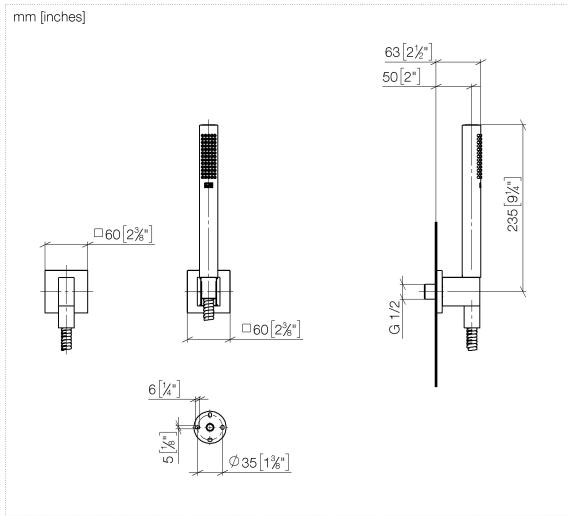

technical data:

- rosette for wall elbow 60 x 60mm
- rosette for shower holder 60 x 60mm
- 1/2" wall elbow
- 3/8" shower outlet

Notes:

	Brushed Platinum	27 811 980-06
	Chrome	27 811 980-00
	Platinum	27 811 980-08
	Dark Chrome	27 811 980-19
	Light Gold (PVD)	27 811 980-26
	Brushed Light Gold (PVD)	27 811 980-27
	Brushed Durabronze (23kt Gold)	27 811 980-28
	Matte Black	27 811 980-33
	Brushed Gold (PVD)	27 811 980-37
	Brushed Dark Brass (PVD)	27 811 980-39
	Brushed Bronze (PVD)	27 811 980-42
	Brushed Champagne (22kt Gold)	27 811 980-46
	Champagne (22kt Gold)	27 811 980-47
	Brushed Chrome	27 811 980-93
	Brushed Dark Platinum	27 811 980-99

Recommended miscellaneous

Concealed wall elbow -

35 085 970 90

- min. recess depth 90 mm
- max. recess depth 163 mm

27 811 980 Product version from 9/1/2025

Flow rate chart

Codes & Standards

EN 1717

Hand shower set with individual rosettes - Brushed Platinum

SERIES SPECIFIC

27 811 980 Product version from 9/1/2025

Certificates and sustainability

Belgaqua_25-344-2

Spare parts list

No.	Item Number	Name	Quantity used	Delivery time	
	11	90 21 02 069 00-06	cover	1.00	10
	1	09 21 02 170-06	cap	1.00	10
	5	90 24 03 116 20 90	nipple	1.00	2
	16	09 18 40 078 90	sleeve	1.00	2
	8	09 31 11 005 90	pin	1.00	2
	9	90 14 10 077 00 90	seal	1.00	2
	15	90 31 11 112 00 90	pin	1.00	2
	17	90 14 20 026 00 90	seal	1.00	2
	3	09 23 01 039 90	sieve	1.00	2
	4	90 30 02 072 00-06	Metal shower hose 1/2" x 3/8" x 1250 mm - Brushed Platinum	1.00	10
	13	90 27 98 055 00-06	rosette	1.00	10
	12	90 30 11 041 00 90	disc	1.00	2
	2	90 12 11 140 40-06	shower	1.00	10
	6	90 27 82 017 00-06	rosette	1.00	10
	10	09 24 03 107 20 90	nipple	1.00	2
	14	90 18 02 005 01-06	holder	1.00	10
	7	90 11 03 046 00-06	connection	1.00	10