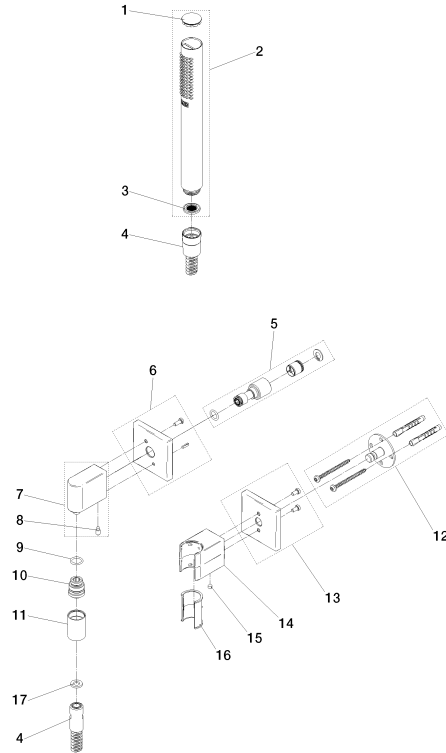

technical data:

- rosette for wall elbow 60 x 60mm
- rosette for shower holder 60 x 60mm
- 1/2" wall elbow
- 3/8" shower outlet

Notes:

	Brushed Platinum	27 811 980-06
	Chrome	27 811 980-00
	Platinum	27 811 980-08
	Dark Chrome	27 811 980-19
	Light Gold (PVD)	27 811 980-26
	Brushed Light Gold (PVD)	27 811 980-27
	Brushed Durabronze (23kt Gold)	27 811 980-28
	Matte Black	27 811 980-33
	Brushed Gold (PVD)	27 811 980-37
	Brushed Dark Brass (PVD)	27 811 980-39
	Brushed Bronze (PVD)	27 811 980-42
	Brushed Champagne (22kt Gold)	27 811 980-46
	Champagne (22kt Gold)	27 811 980-47
	Brushed Chrome	27 811 980-93
	Brushed Dark Platinum	27 811 980-99

Recommended miscellaneous

Concealed wall elbow -

35 085 970 90

- min. recess depth 90 mm
- max. recess depth 163 mm

27 811 980 Product version from 9/1/2025

Flow rate chart

Codes & Standards

EN 1717

Hand shower set with individual rosettes - Brushed Platinum

SERIES SPECIFIC

27 811 980 Product version from 9/1/2025

Certificates and sustainability

Belgaqua_25-344-2

Spare parts list

No.	Item Number	Name	Quantity used	Delivery time	
	11	90 21 02 069 00-06	cover	1.00	10
	1	09 21 02 170-06	cap	1.00	10
	5	90 24 03 116 20 90	nipple	1.00	2
	16	09 18 40 078 90	sleeve	1.00	2
	8	09 31 11 005 90	pin	1.00	2
	9	90 14 10 077 00 90	seal	1.00	2
	15	90 31 11 112 00 90	pin	1.00	2
	17	90 14 20 026 00 90	seal	1.00	2
	3	09 23 01 039 90	sieve	1.00	2
	4	90 30 02 072 00-06	Metal shower hose 1/2" x 3/8" x 1250 mm - Brushed Platinum	1.00	10
	13	90 27 98 055 00-06	rosette	1.00	10
	12	90 30 11 041 00 90	disc	1.00	2
	2	90 12 11 140 40-06	shower	1.00	10
	6	90 27 82 017 00-06	rosette	1.00	10
	10	09 24 03 107 20 90	nipple	1.00	2
	14	90 18 02 005 01-06	holder	1.00	10
	7	90 11 03 046 00-06	connection	1.00	10