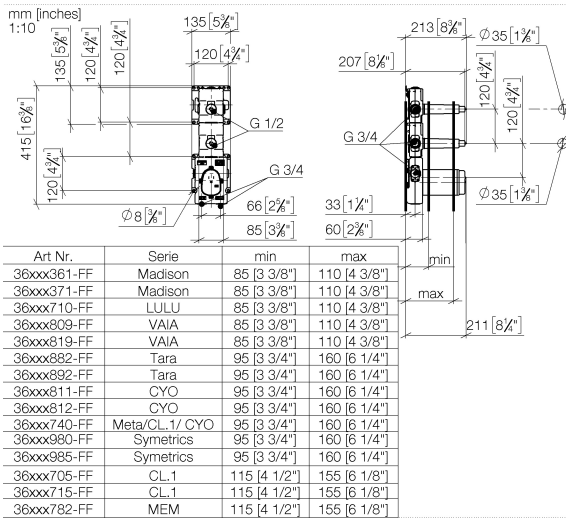

35 521 970 90

- red brass, lead-free
- 2x back flow preventer
- 2x female thread 3/4" connections
- 1x female thread 3/4" outlet for additional valves
- 2x female thread 3/4" outlet, right/left alternatively
- 3x dust cover
- 3x anti-water packing
- soundproofing
- gauge 120 mm
- suitable for xGRID (when using installation track + 12 mm recess depth)
- WRAS

Recommended miscellaneous

xGRID Attachment set for integrating in the dry wall construction - 12 340 970 90

Required miscellaneous

xGRID Installation track 555 mm - 12 360 970 90

35 521 970 90

Codes & Standards

DVGW_DW-
6512DN0

Belgaqua_25-343-2

EPD-DOR-20230287

-IBA1-EN

Environmental.prod
uct-declarat

35 521 970 90

Spare parts list

No.	Item Number	Name	Quantity used	Delivery time
5	04 31 20 100 00 90	plug	1.00	2
10	04 31 20 006 00 90	plug	2.00	2
3	04 21 34 077 00 90	nipple	2.00	2
14	04 30 31 054 00 90	fixing set	2.00	2
13	09 31 20 003 90	plug	4.00	2
1	90 23 01 091 00 90	set	8.00	2
4	09 14 10 098 90	seal	2.00	2
12	09 14 10 009 90	seal	1.00	2
2	90 23 01 045 00 90	back-flow preventer	2.00	2
6	09 14 10 111 90	seal	1.00	2
8	04 21 02 174 01 90	cap	1.00	2
9	04 14 03 073 06 90	gasket kit	1.00	2
11	90 21 02 190 00 90	cap	2.00	2
7	09 30 30 169 90	screw	4.00	2