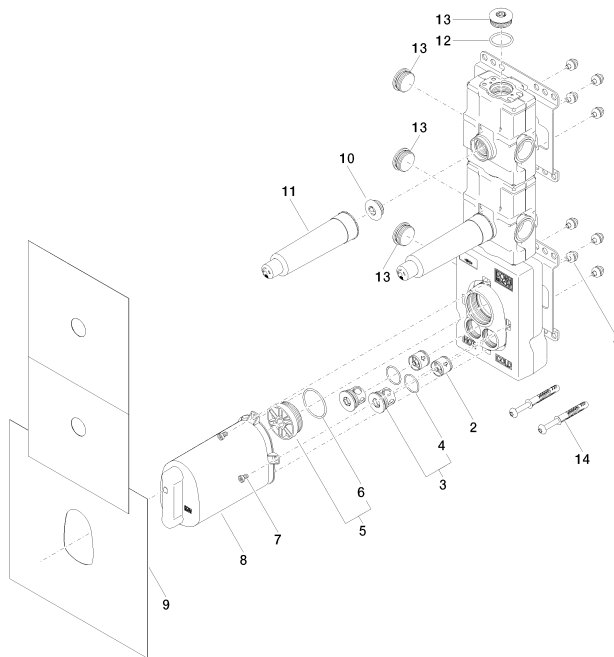

35 521 970 90

- red brass, lead-free
- 2x back flow preventer
- 2x female thread 3/4" connections
- 1x female thread 3/4" outlet for additional valves
- 2x female thread 3/4" outlet, right/left alternatively
- 3x dust cover
- 3x anti-water packing
- soundproofing
- gauge 120 mm
- suitable for xGRID (when using installation track + 12 mm recess depth)
- WRAS

Recommended miscellaneous

xGRID Attachment set for integrating in the dry wall construction - 12 340 970 90

Required miscellaneous

xGRID Installation track 555 mm - 12 360 970 90

35 521 970 90

Codes & Standards

DVGW_DW-
6512DN0

Belgaqua_25-343-2

EPD-DOR-20230287

-IBA1-EN

Environmental.prod
uct-declarat

35 521 970 90

Spare parts list

No.	Item Number	Name	Quantity used	Delivery time
5	04 31 20 100 00 90	plug	1.00	2
10	04 31 20 006 00 90	plug	2.00	2
3	04 21 34 077 00 90	nipple	2.00	2
14	04 30 31 054 00 90	fixing set	2.00	2
13	09 31 20 003 90	plug	4.00	2
1	90 23 01 091 00 90	set	8.00	2
4	09 14 10 098 90	seal	2.00	2
12	09 14 10 009 90	seal	1.00	2
2	90 23 01 045 00 90	back-flow preventer	2.00	2
6	09 14 10 111 90	seal	1.00	2
8	04 21 02 174 01 90	cap	1.00	2
9	04 14 03 073 06 90	gasket kit	1.00	2
11	90 21 02 190 00 90	cap	2.00	2
7	09 30 30 169 90	screw	4.00	2