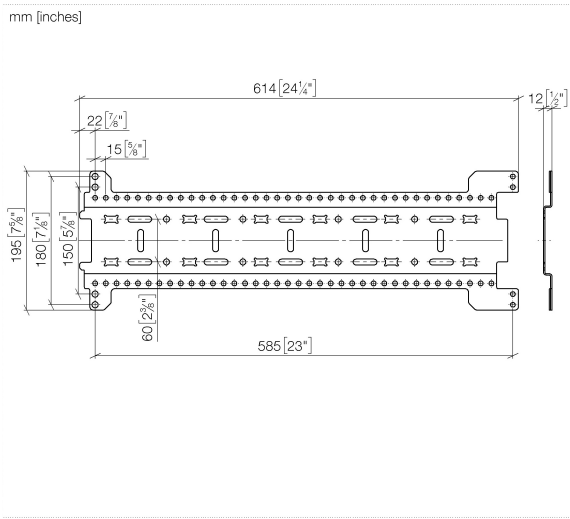

12 360 970 90

- width 555mm
- height 135 mm
- depth 12 mm
- retaining screws and plugs

More about the xGRID installation track can be found in the Shower Book brochure

12 360 970 90

12 360 970 90

Spare parts list

No.	Item Number	Name	Quantity used	Delivery time
1	04 30 31 054 00 90	fixing set	2.00	2
2	90 30 30 212 00 90	fixing set	1.00	2