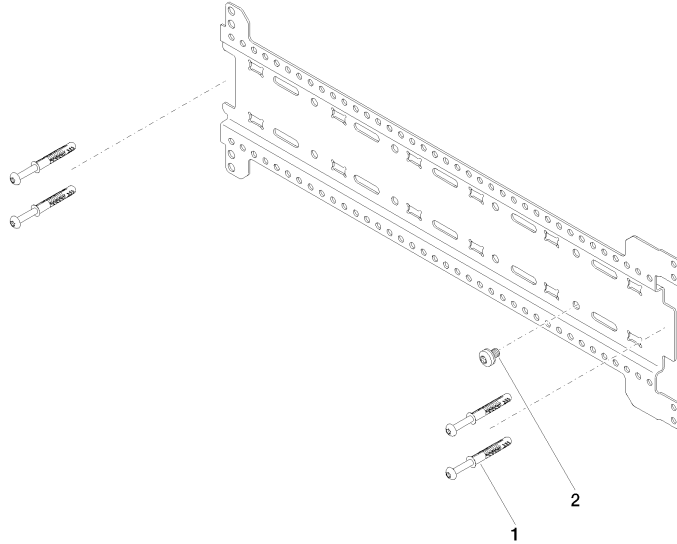

12 360 970 90

- width 555mm
- height 135 mm
- depth 12 mm
- retaining screws and plugs

More about the xGRID installation track can be found in the Shower Book brochure

12 360 970 90

12 360 970 90

Spare parts list

No.	Item Number	Name	Quantity used	Delivery time
1	04 30 31 054 00 90	fixing set	2.00	2
2	90 30 30 212 00 90	fixing set	1.00	2